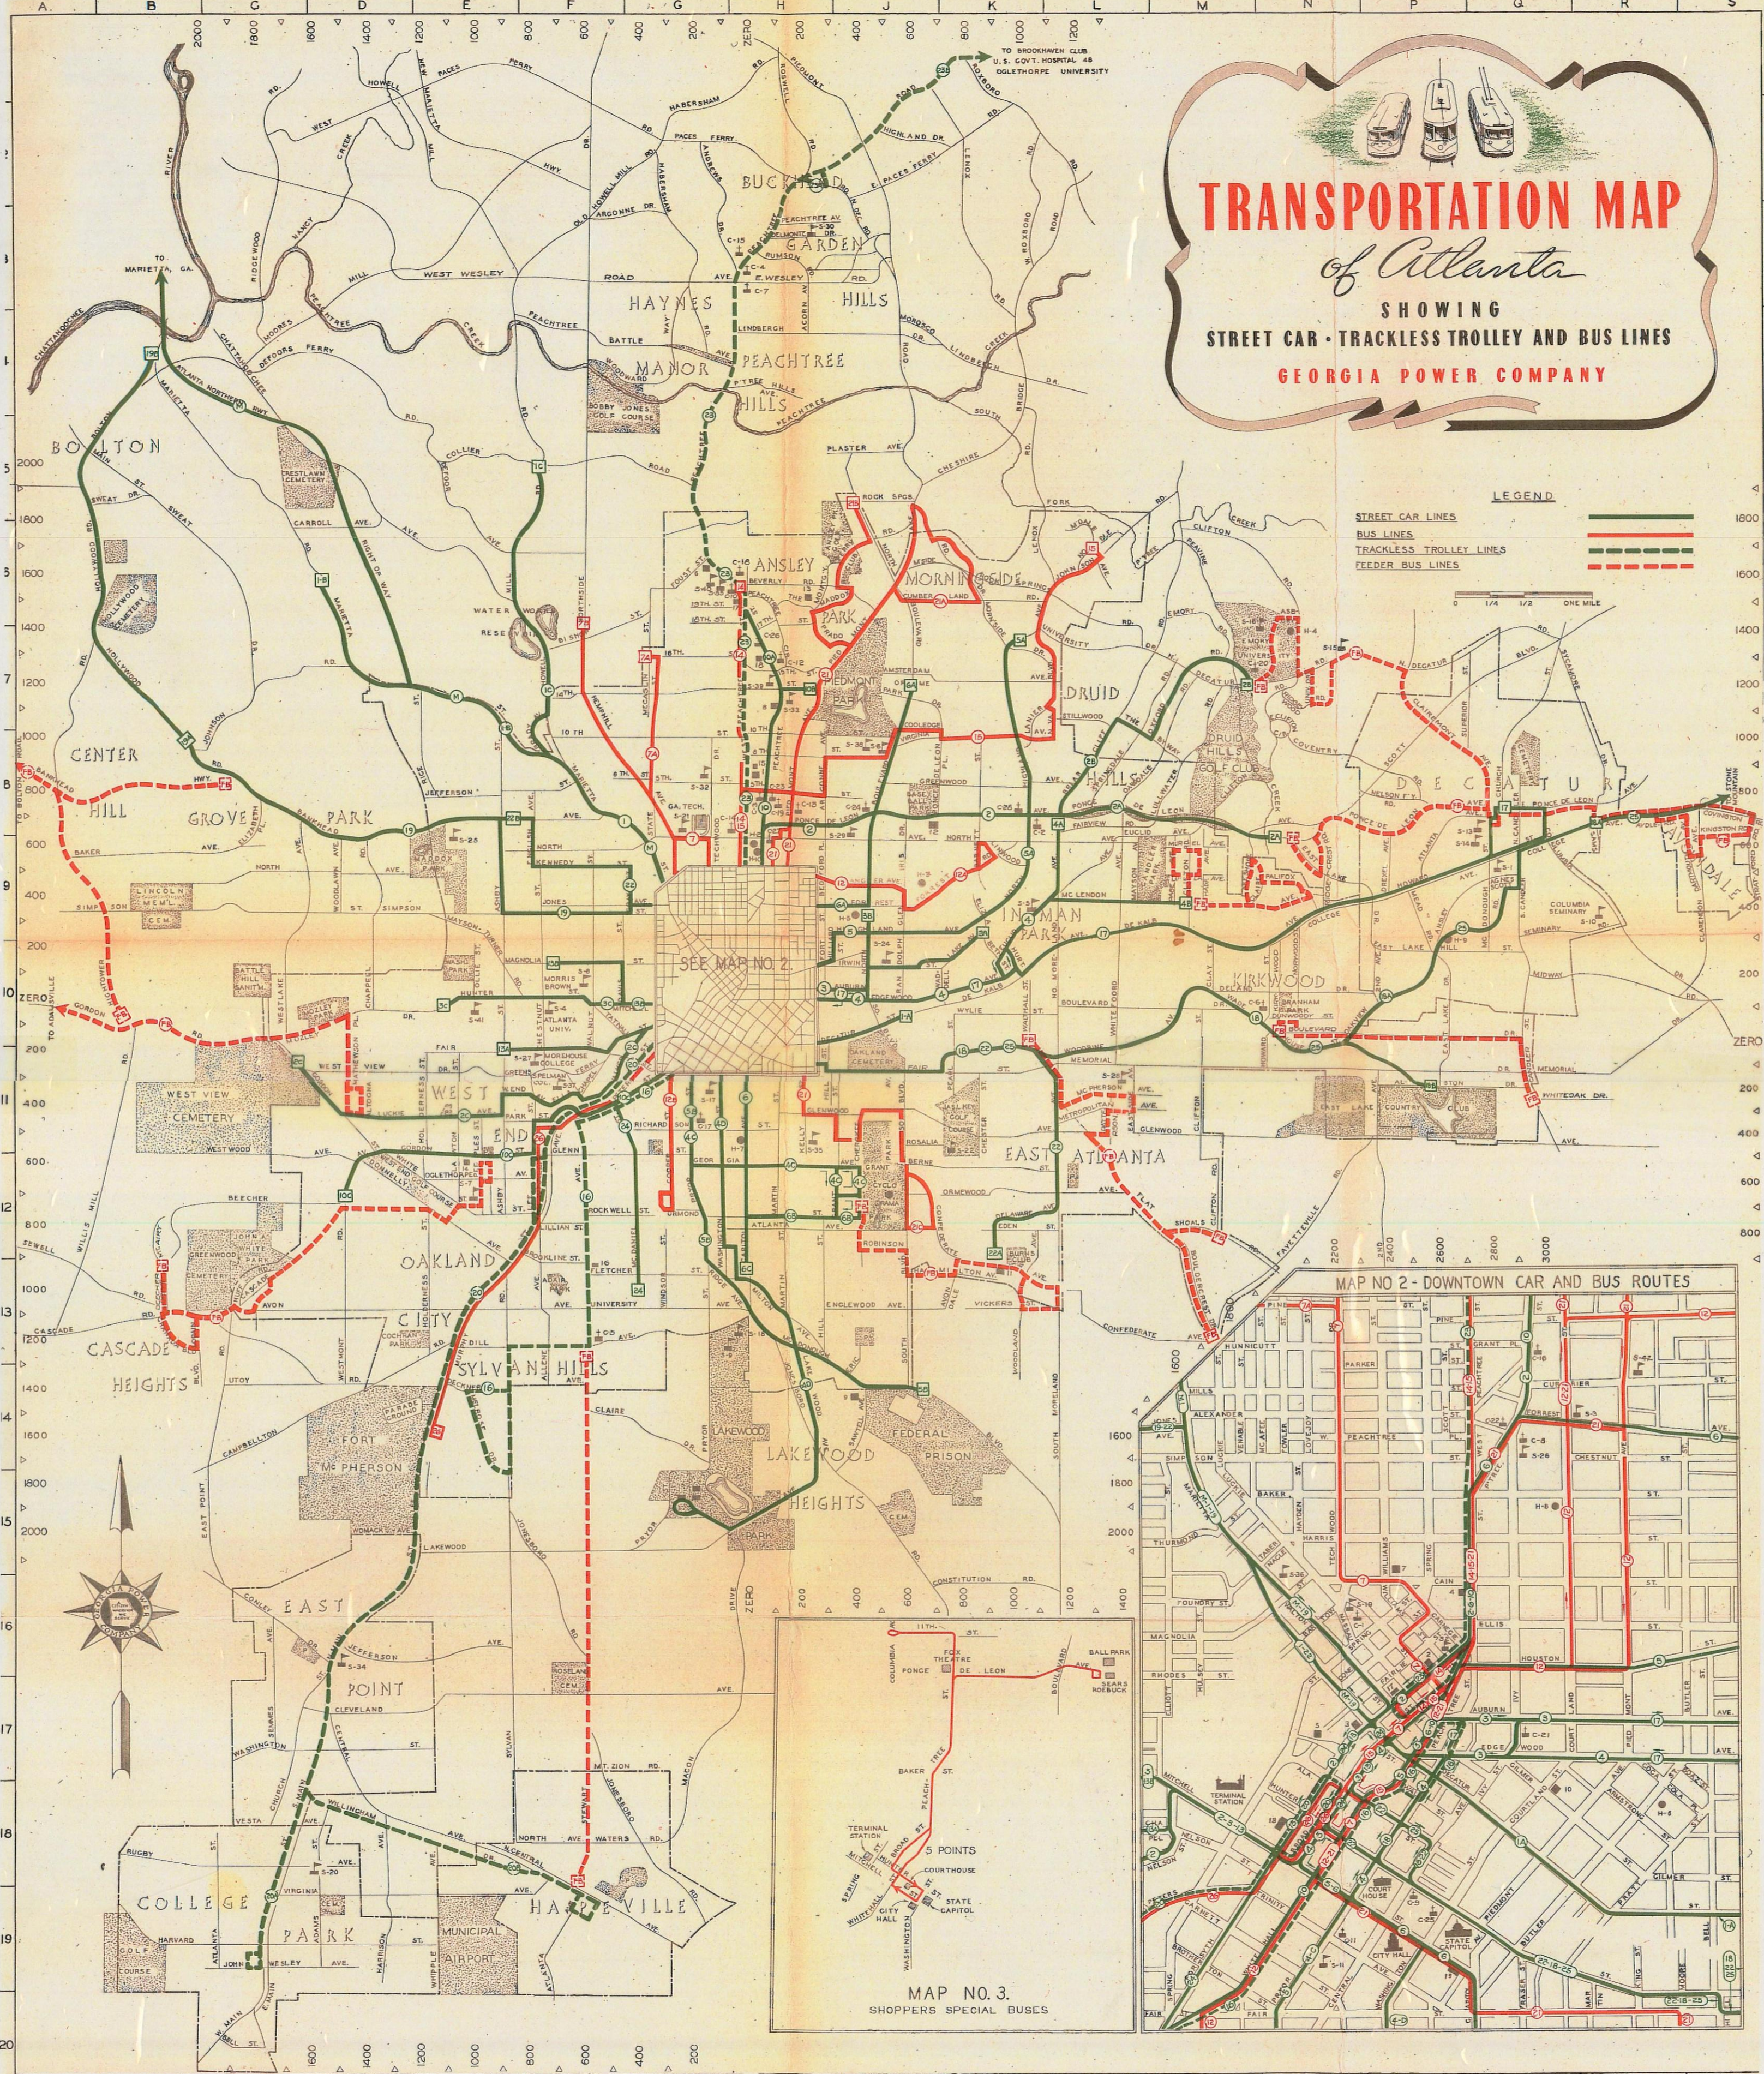

# TRANSPORTATION MAP

*of Atlanta*

SHOWING  
STREET CAR · TRACKLESS TROLLEY AND BUS LINES

GEORGIA POWER COMPANY

**LEGEND**

- STREET CAR LINES
- BUS LINES
- TRACKLESS TROLLEY LINES
- FEEDER BUS LINES

0 1/4 1/2 ONE MILE

Rail Lines	No. of Routes	Distances in Miles
City Rail Lines	13	162.4 Single Track Equivalent
Interurban Rail Lines		
Ga. Power Co.	1	10.0 " " "
Atlanta Northern	1	16.4 " " "
Gasoline Bus Lines		
Main Line	7	43.46 One Half Roundtrip Distance
Feeder	11	49.37 " " "
Trackless Trolley Lines	3	33.22 " " "
<b>Total</b>	<b>36</b>	