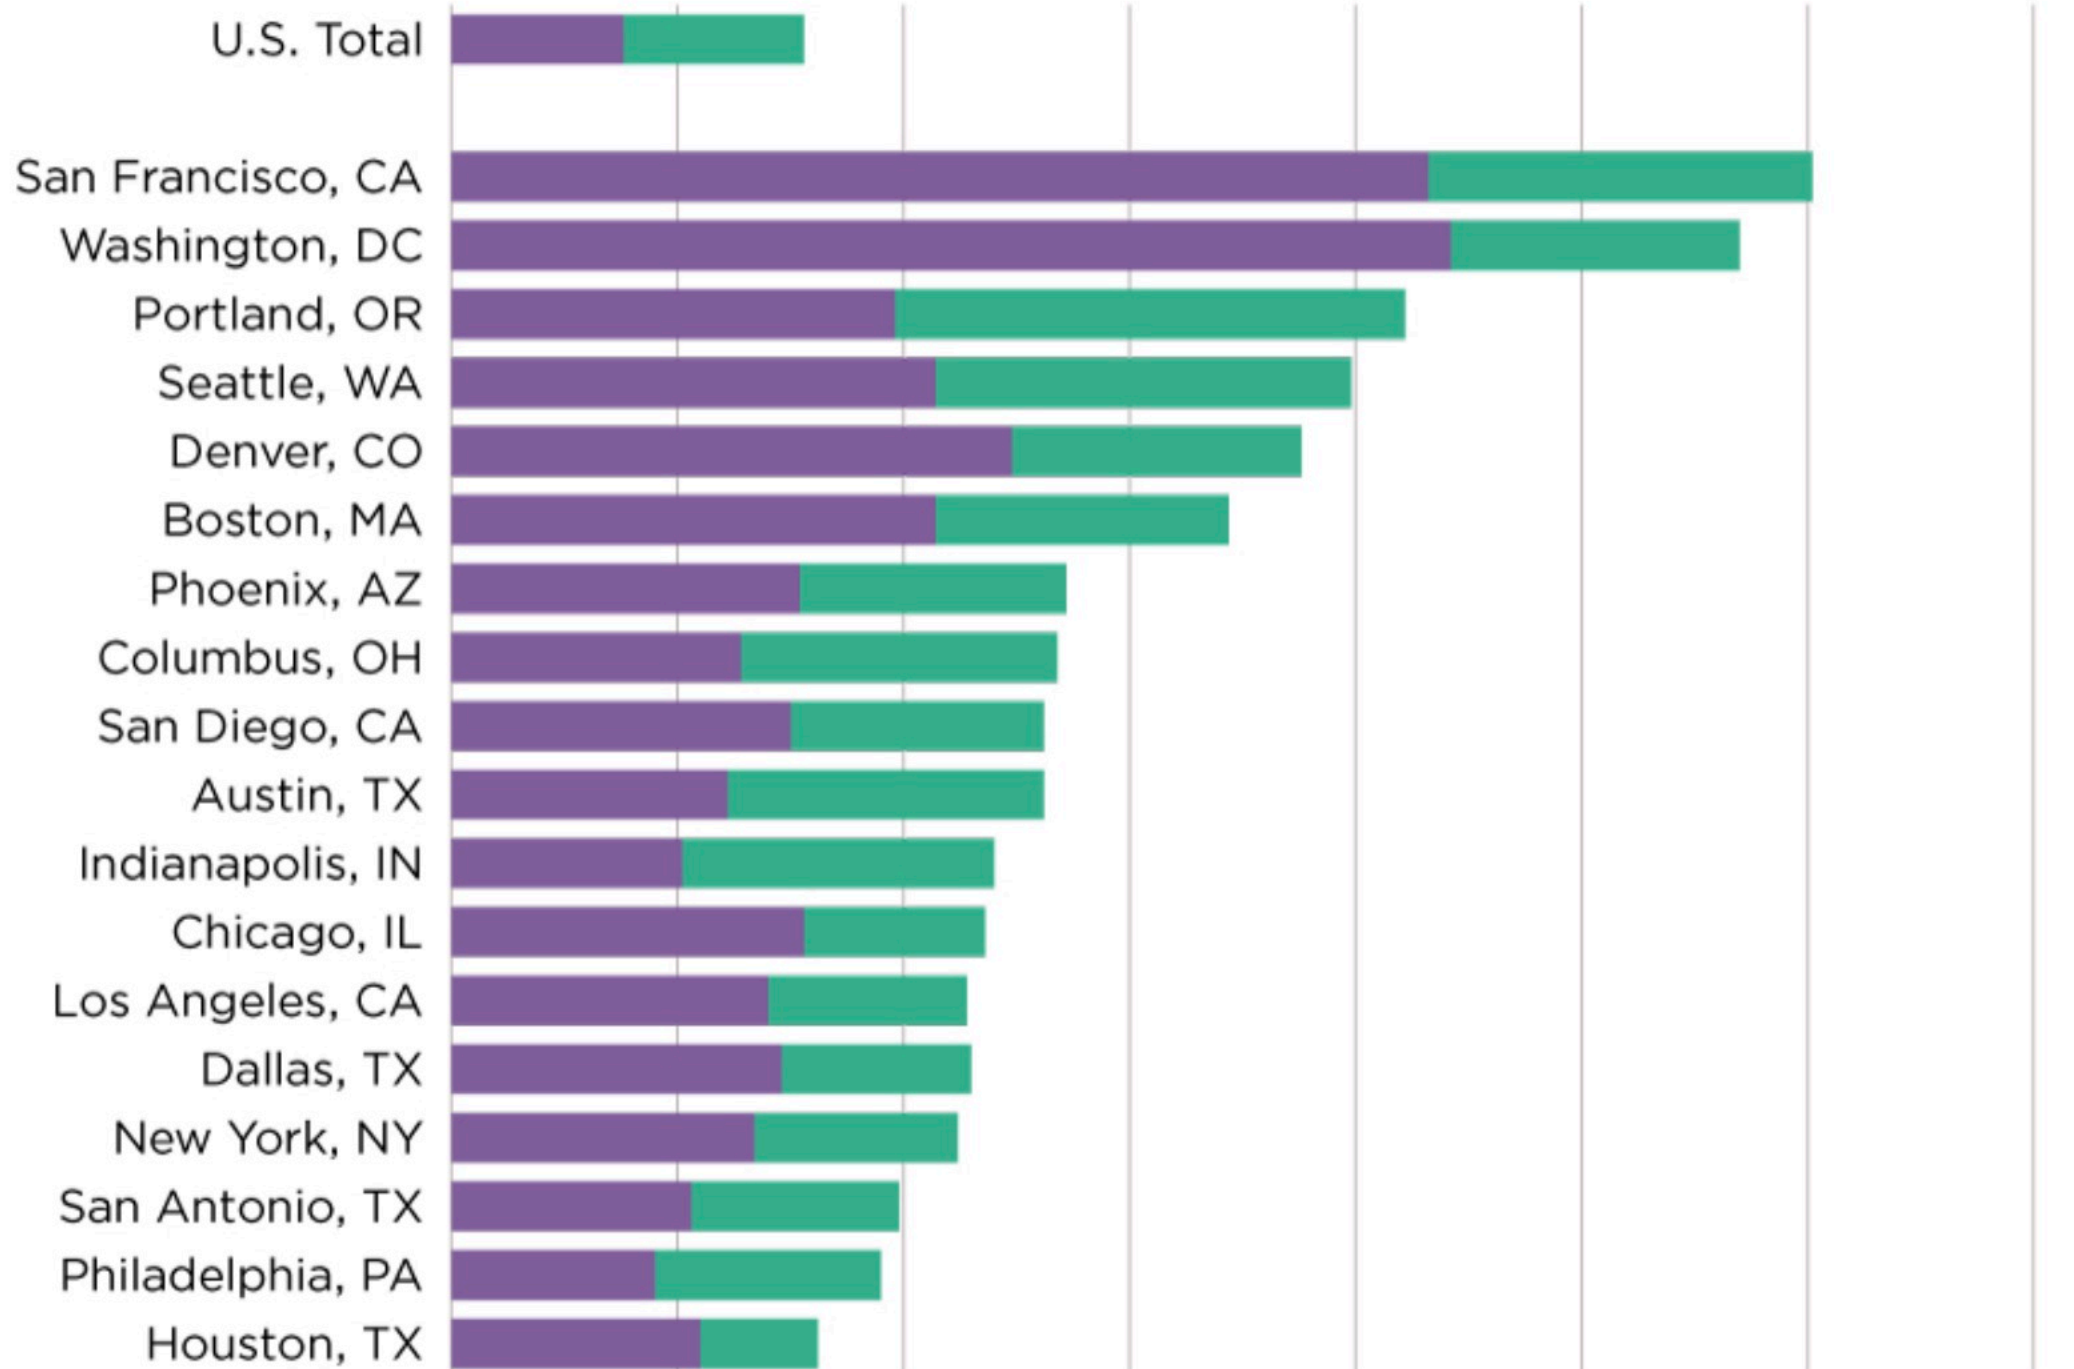

# Percentage of Same-Sex Couple Households by Selected Cities: 2017

Nationally  
 48.3  51.7 

Male couple households

Female couple households

0.0 0.5 1.0 1.5 2.0 2.5 3.0 3.5

Source: U.S. Census Bureau, 2017 American Community Survey, 1-Year Estimates. For more information on the American Community Survey, visit <[www.census.gov/acs](http://www.census.gov/acs)>. DAO Number: CBDRB-FY19-POP001-0013.